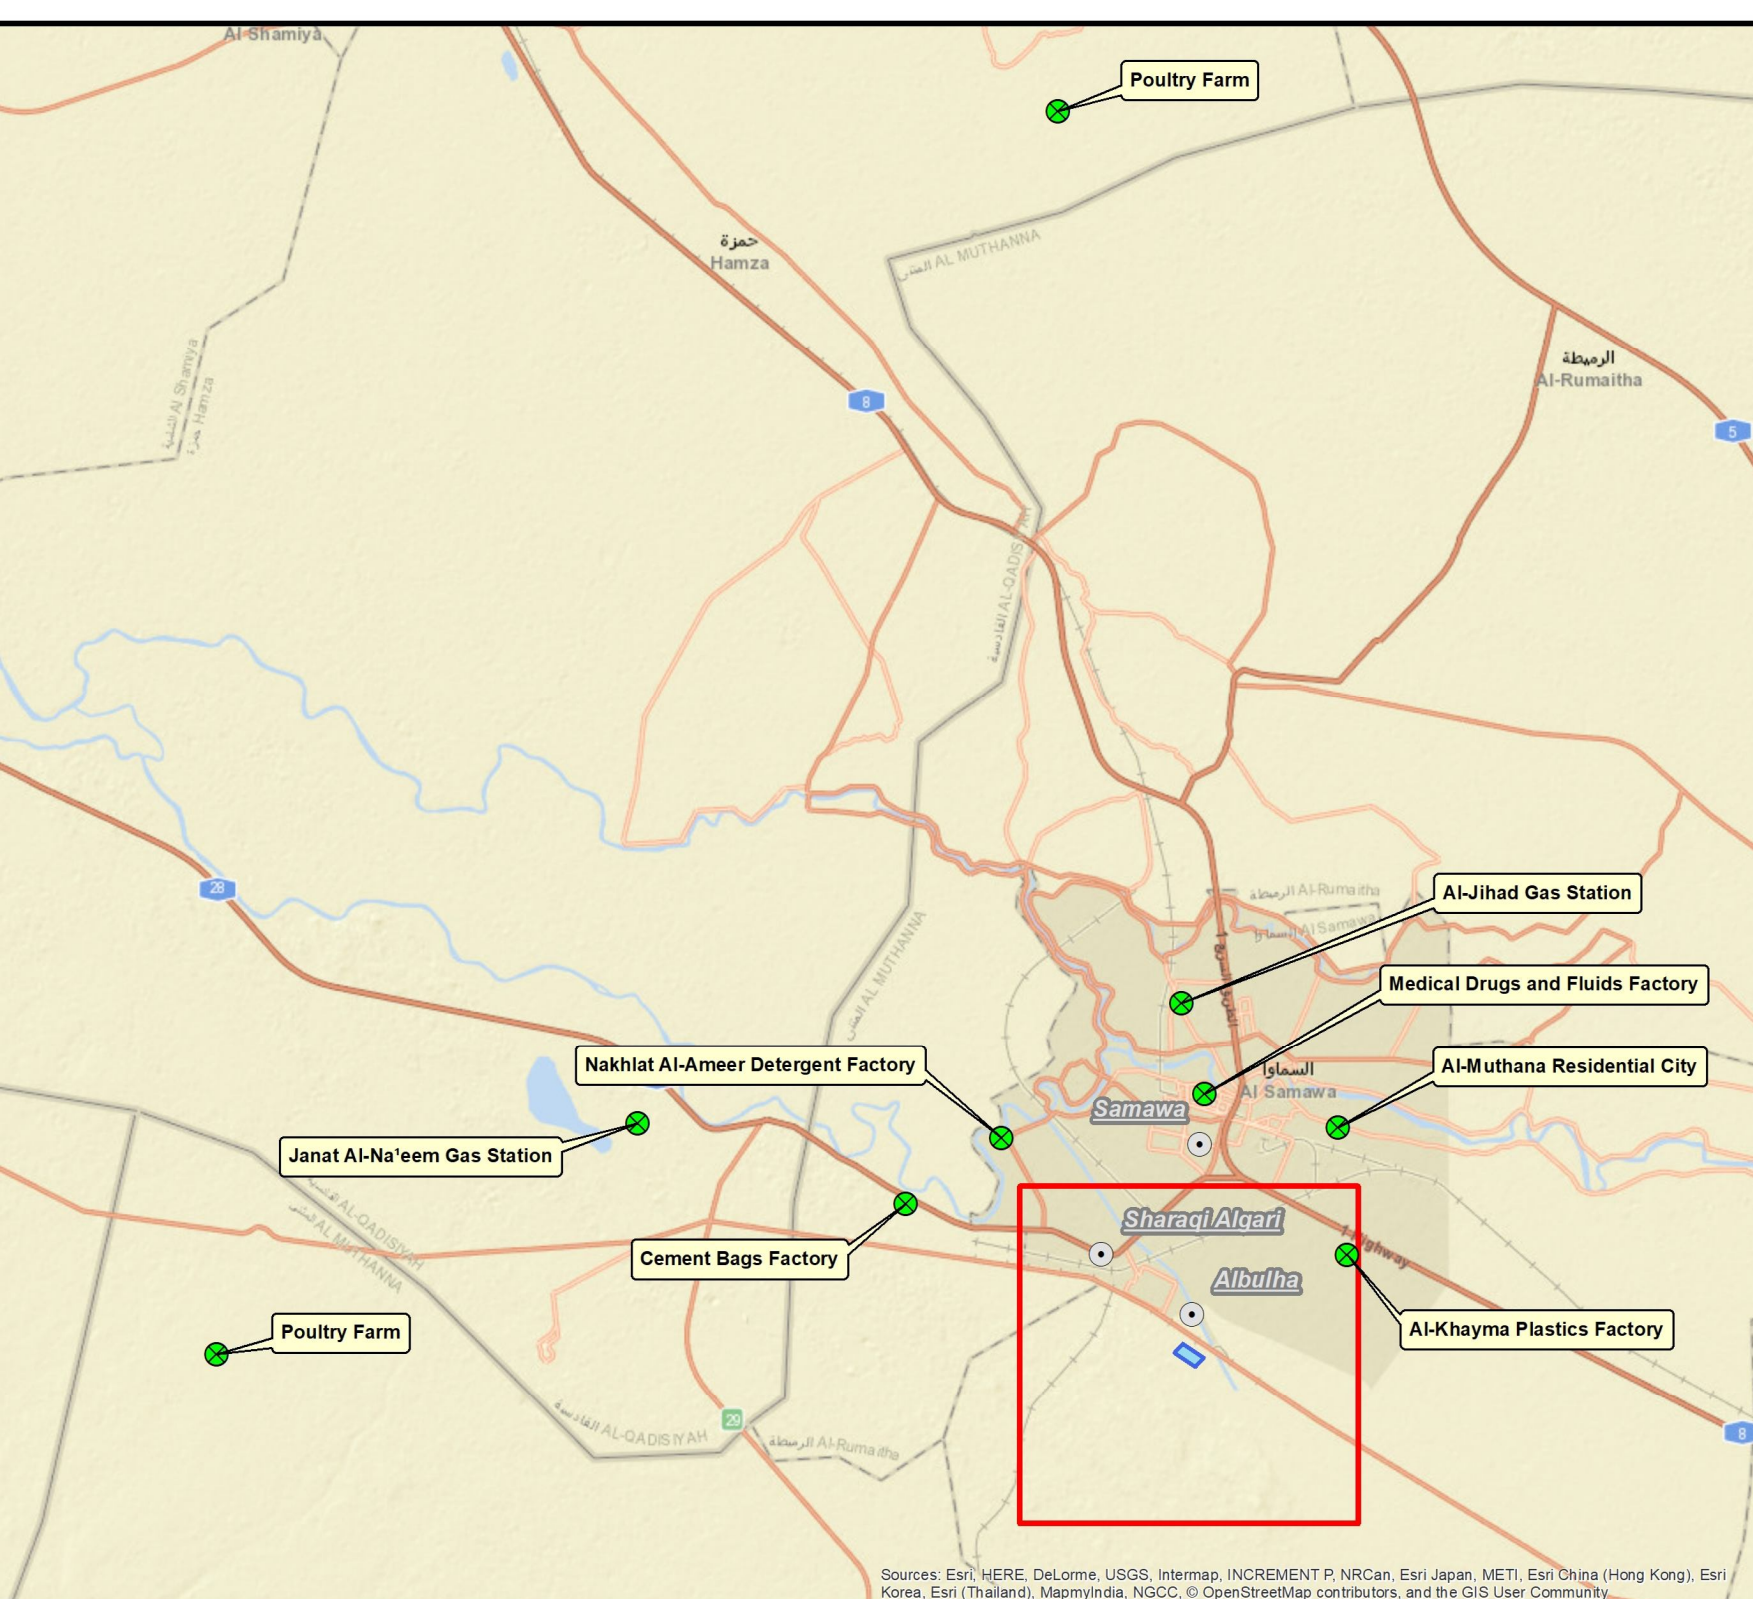

Other Existing and Future Projects in the Region

Legend

-  Other Existing and Future Projects
-  Area of Influence
-  Project Site

N
1:220.000

0 2,5 5 10 Km

WGS84

Harita Adı : Other Existing and Future
Map Name: Projects in the Region
Proje : Samawa CCGT Project
Project: