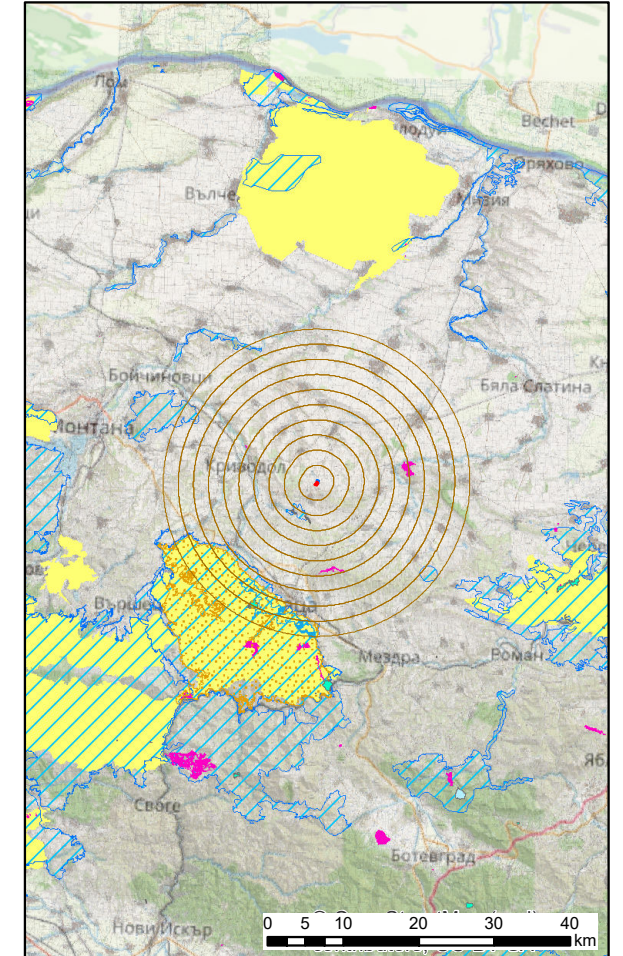

# Nearest areas of National ecological network near the UGS "Chiren"

1:160 000

1:1 000 000

The nearest areas from the national ecological network to the investment proposal

Type	Name and code	Distance km
Protected zone 92/43/EEC for protection of wild flora and fauna	God's bridges-Ponora BG0000594	3,1
Protected zone 92/43/EEC for protection of wild habitats and flora and fauna	God's bridges -BG000004	4,45
Natural landmark	Ponora - 39	4,1
Natural landmark	God's bridges 47	4,2