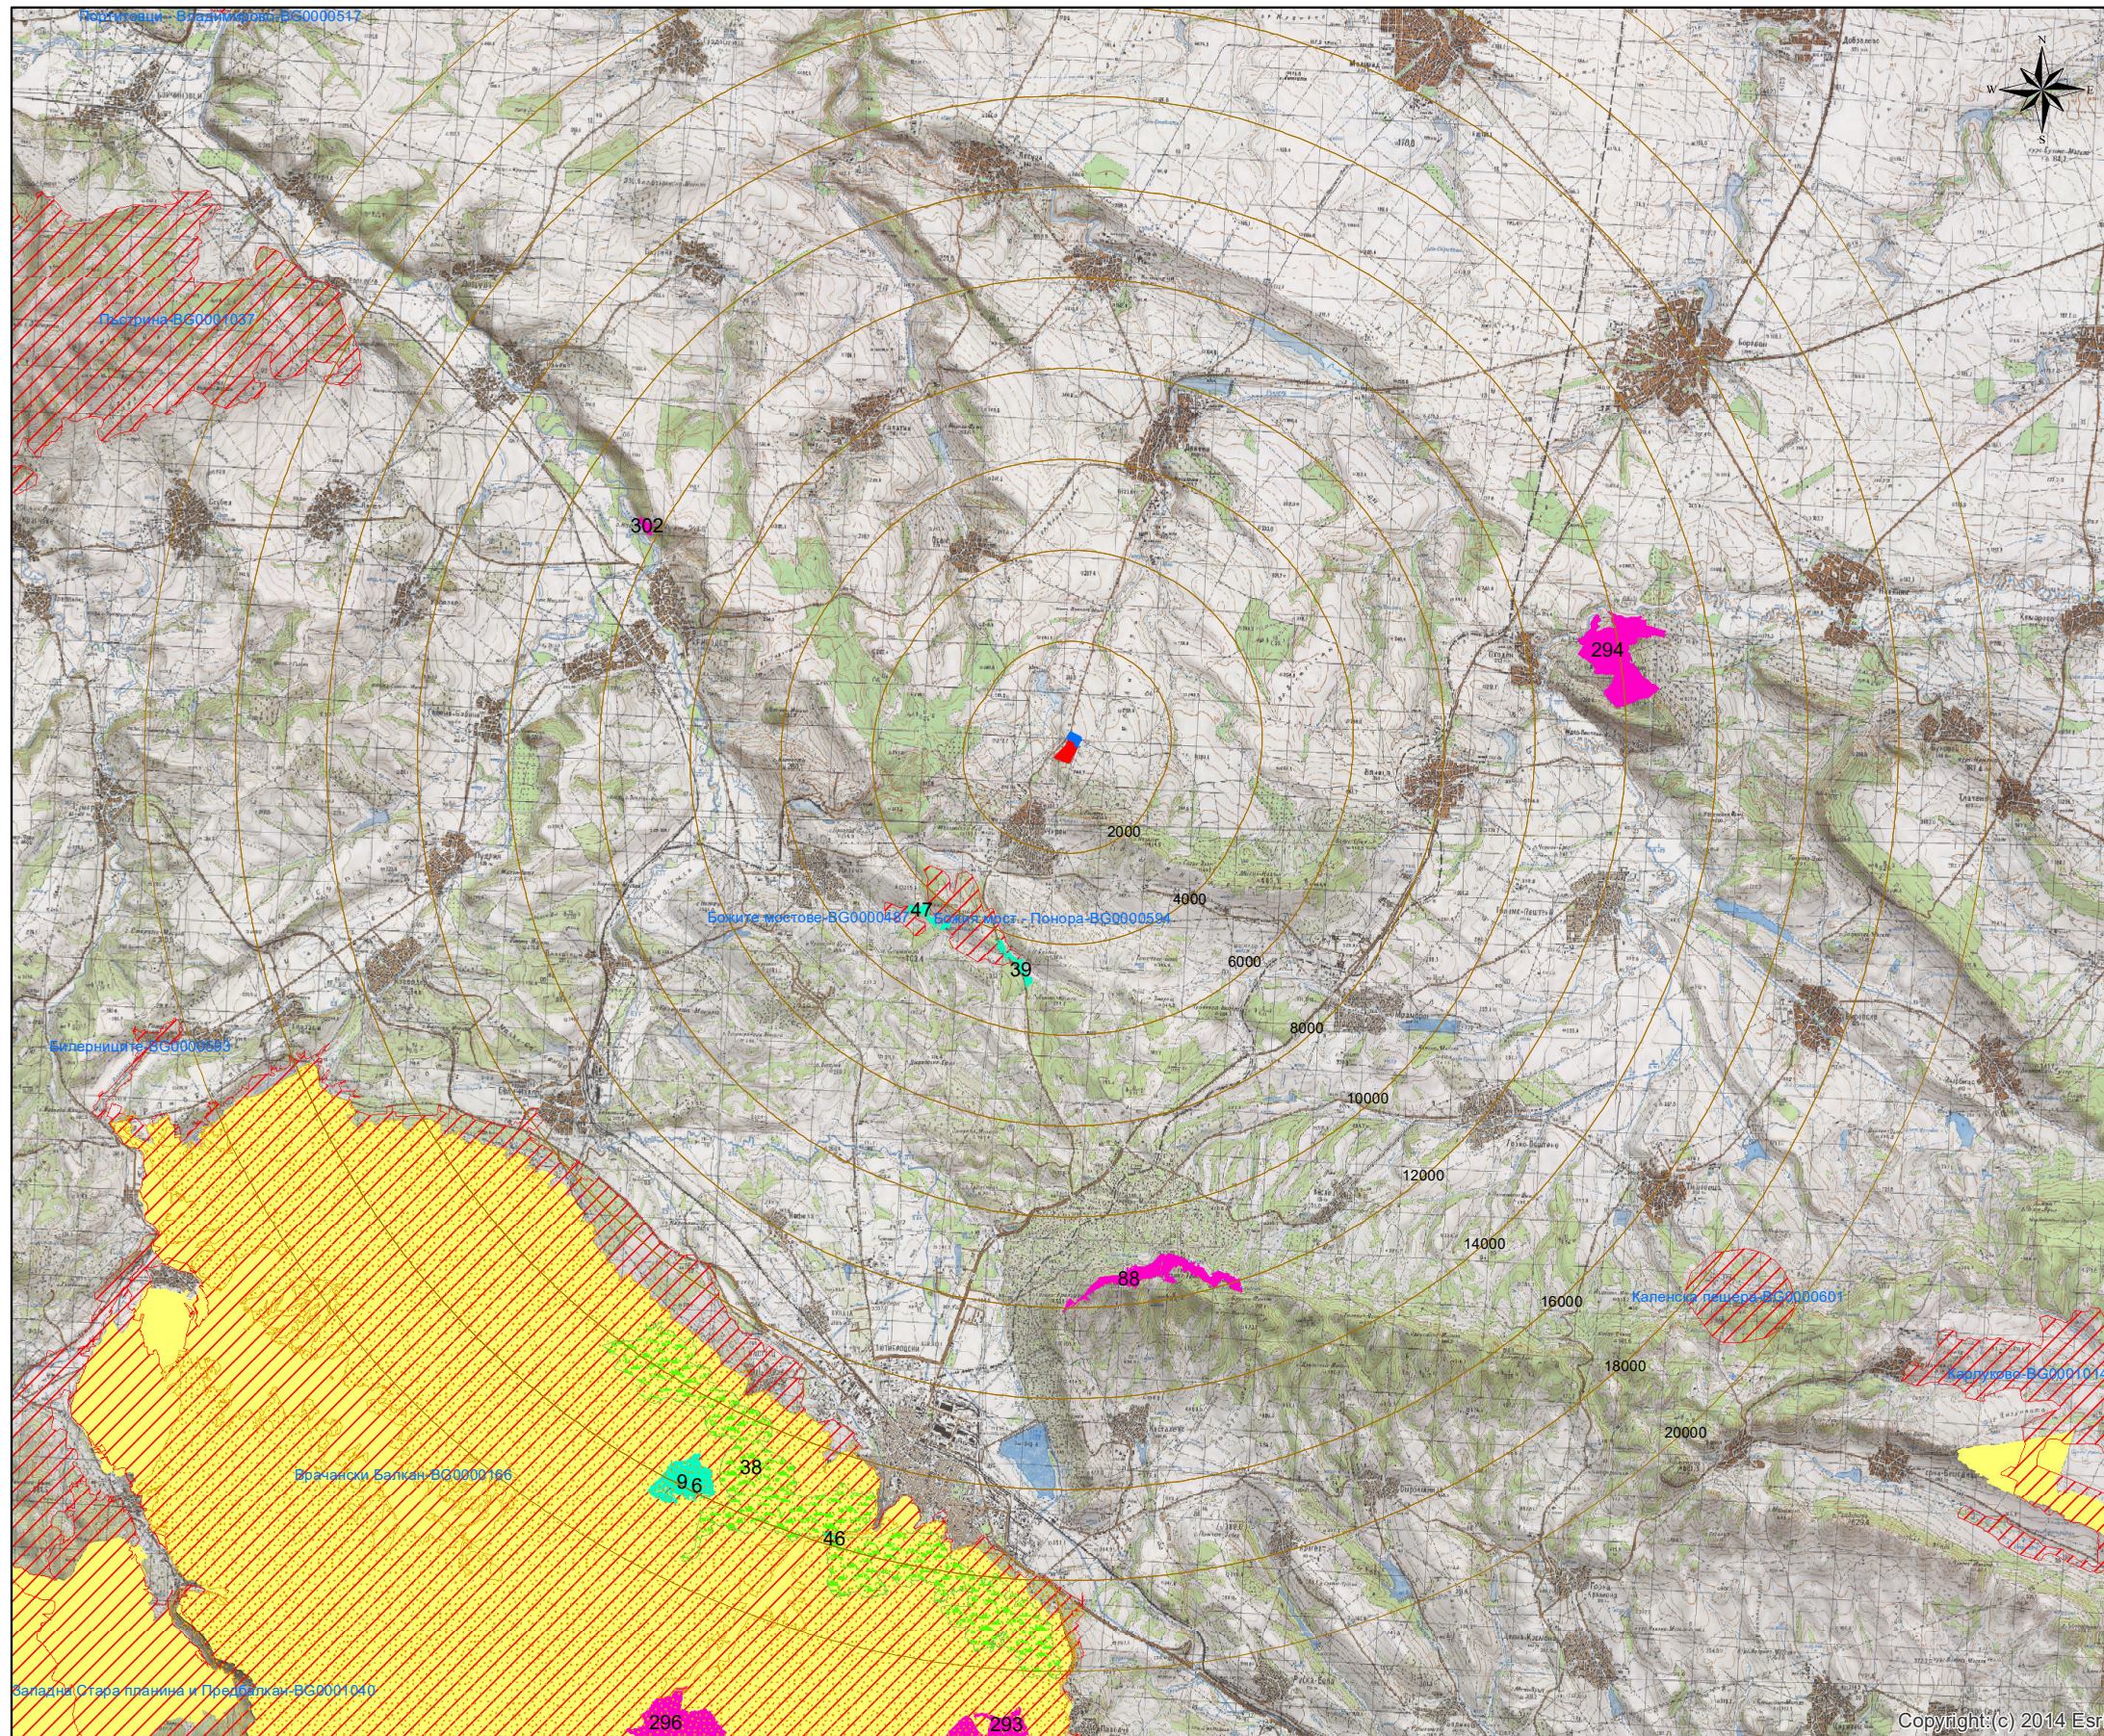

# Nearest areas of National ecological network near the UGS "Chiren"

1:160 000

1:1 000 000

The nearest areas from the national ecological network to the investment proposal

Type	Name and code	Distance km
Protected zone 92/43/EEC for protection of wild flora and fauna	God's bridges-Ponora BG0000594	3,1
Protected zone 92/43/EEC for protection of wild habitats and flora and fauna	God's bridges -BG000004	4,45
Natural landmark	Ponora - 39	4,1
Natural landmark	God's bridges 47	4,2

Copyright: (c) 2014 Esri