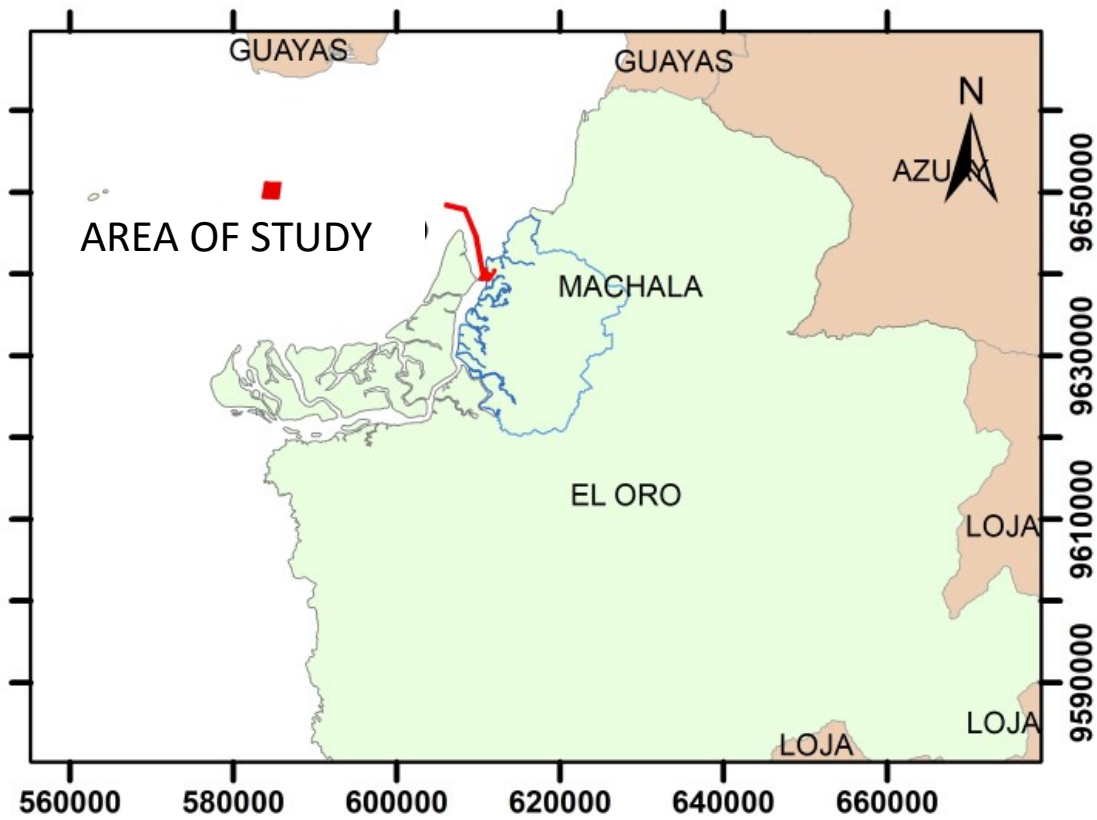

AREA OF STUDY LOCATION

LEGEND

- DEPOSIT BASIN
- DOCK
- CHANNEL
- TERMINAL

Location Related to the Province

Location Related to the Country

LEGEND

- AREA OF STUDY
- MACHALA
- PROVINCES
- EL ORO

AREA OF STUDY LOCATION

LEGEND

- HUMAN SET.
- DEPOSIT BASIN
- DOCK 6
- ENTRANCE CHANNEL
- PORT TERMINAL
- EL GUABO
- GUAYAQUIL
- MACHALA
- SANTA ROSA

Location Related to the Province

LEGEND

- STUDY AREA
- MACHALA
- PROVINCES
- EL ORO

Location Related to the Country

UTM WGS-84 ZONA 17S Date: October/2020