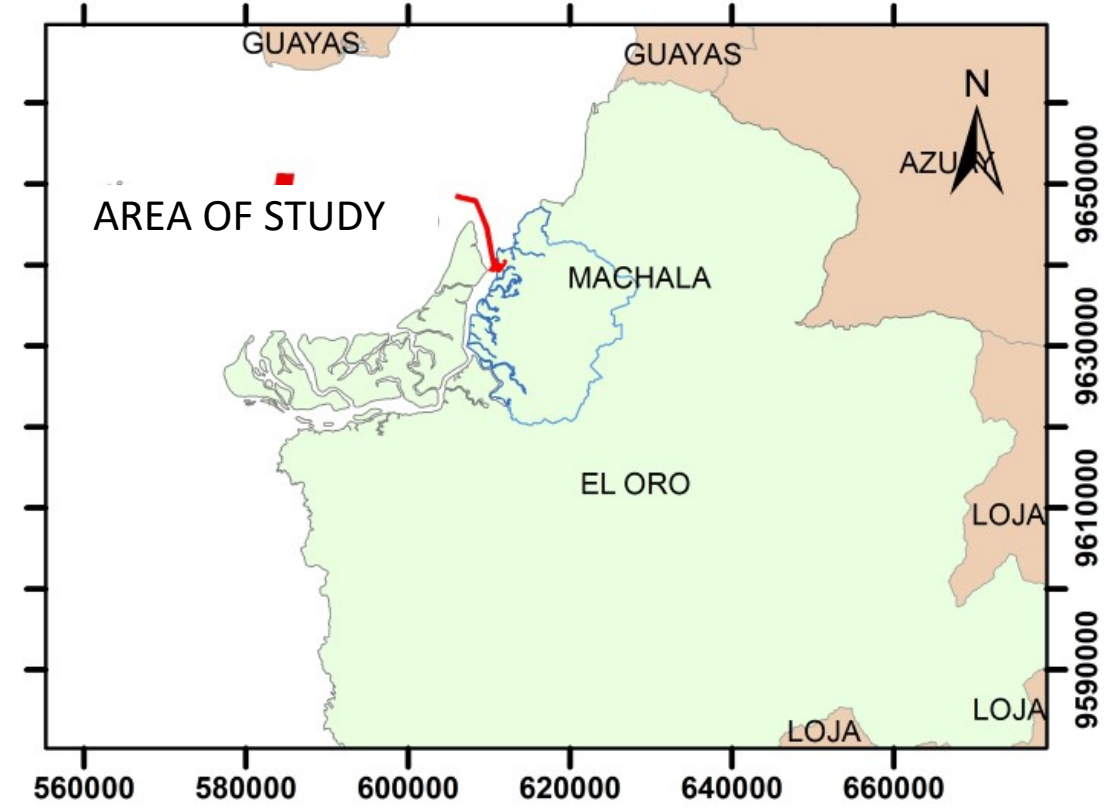

AREA OF STUDY LOCATION

LEGEND

- DEPOSIT BASIN
- DOCK
- CHANNEL
- TERMINAL

Location Related to the Province

Location Related to the Country

LEGEND

- AREA OF STUDY
- MACHALA
- PROVINCES
- EL ORO

AREA OF STUDY LOCATION

LEGEND

- HUMAN SET.
- DEPOSIT BASIN
- DOCK 6
- ENTRANCE CHANNEL
- PORT TERMINAL
- EL GUABO
- GUAYAQUIL
- MACHALA
- SANTA ROSA

Location Related to the Province

LEGEND

- STUDY AREA
- MACHALA
- PROVINCES
- EL ORO

Location Related to the Country

UTM WGS-84 ZONA 17S Date: October/2020