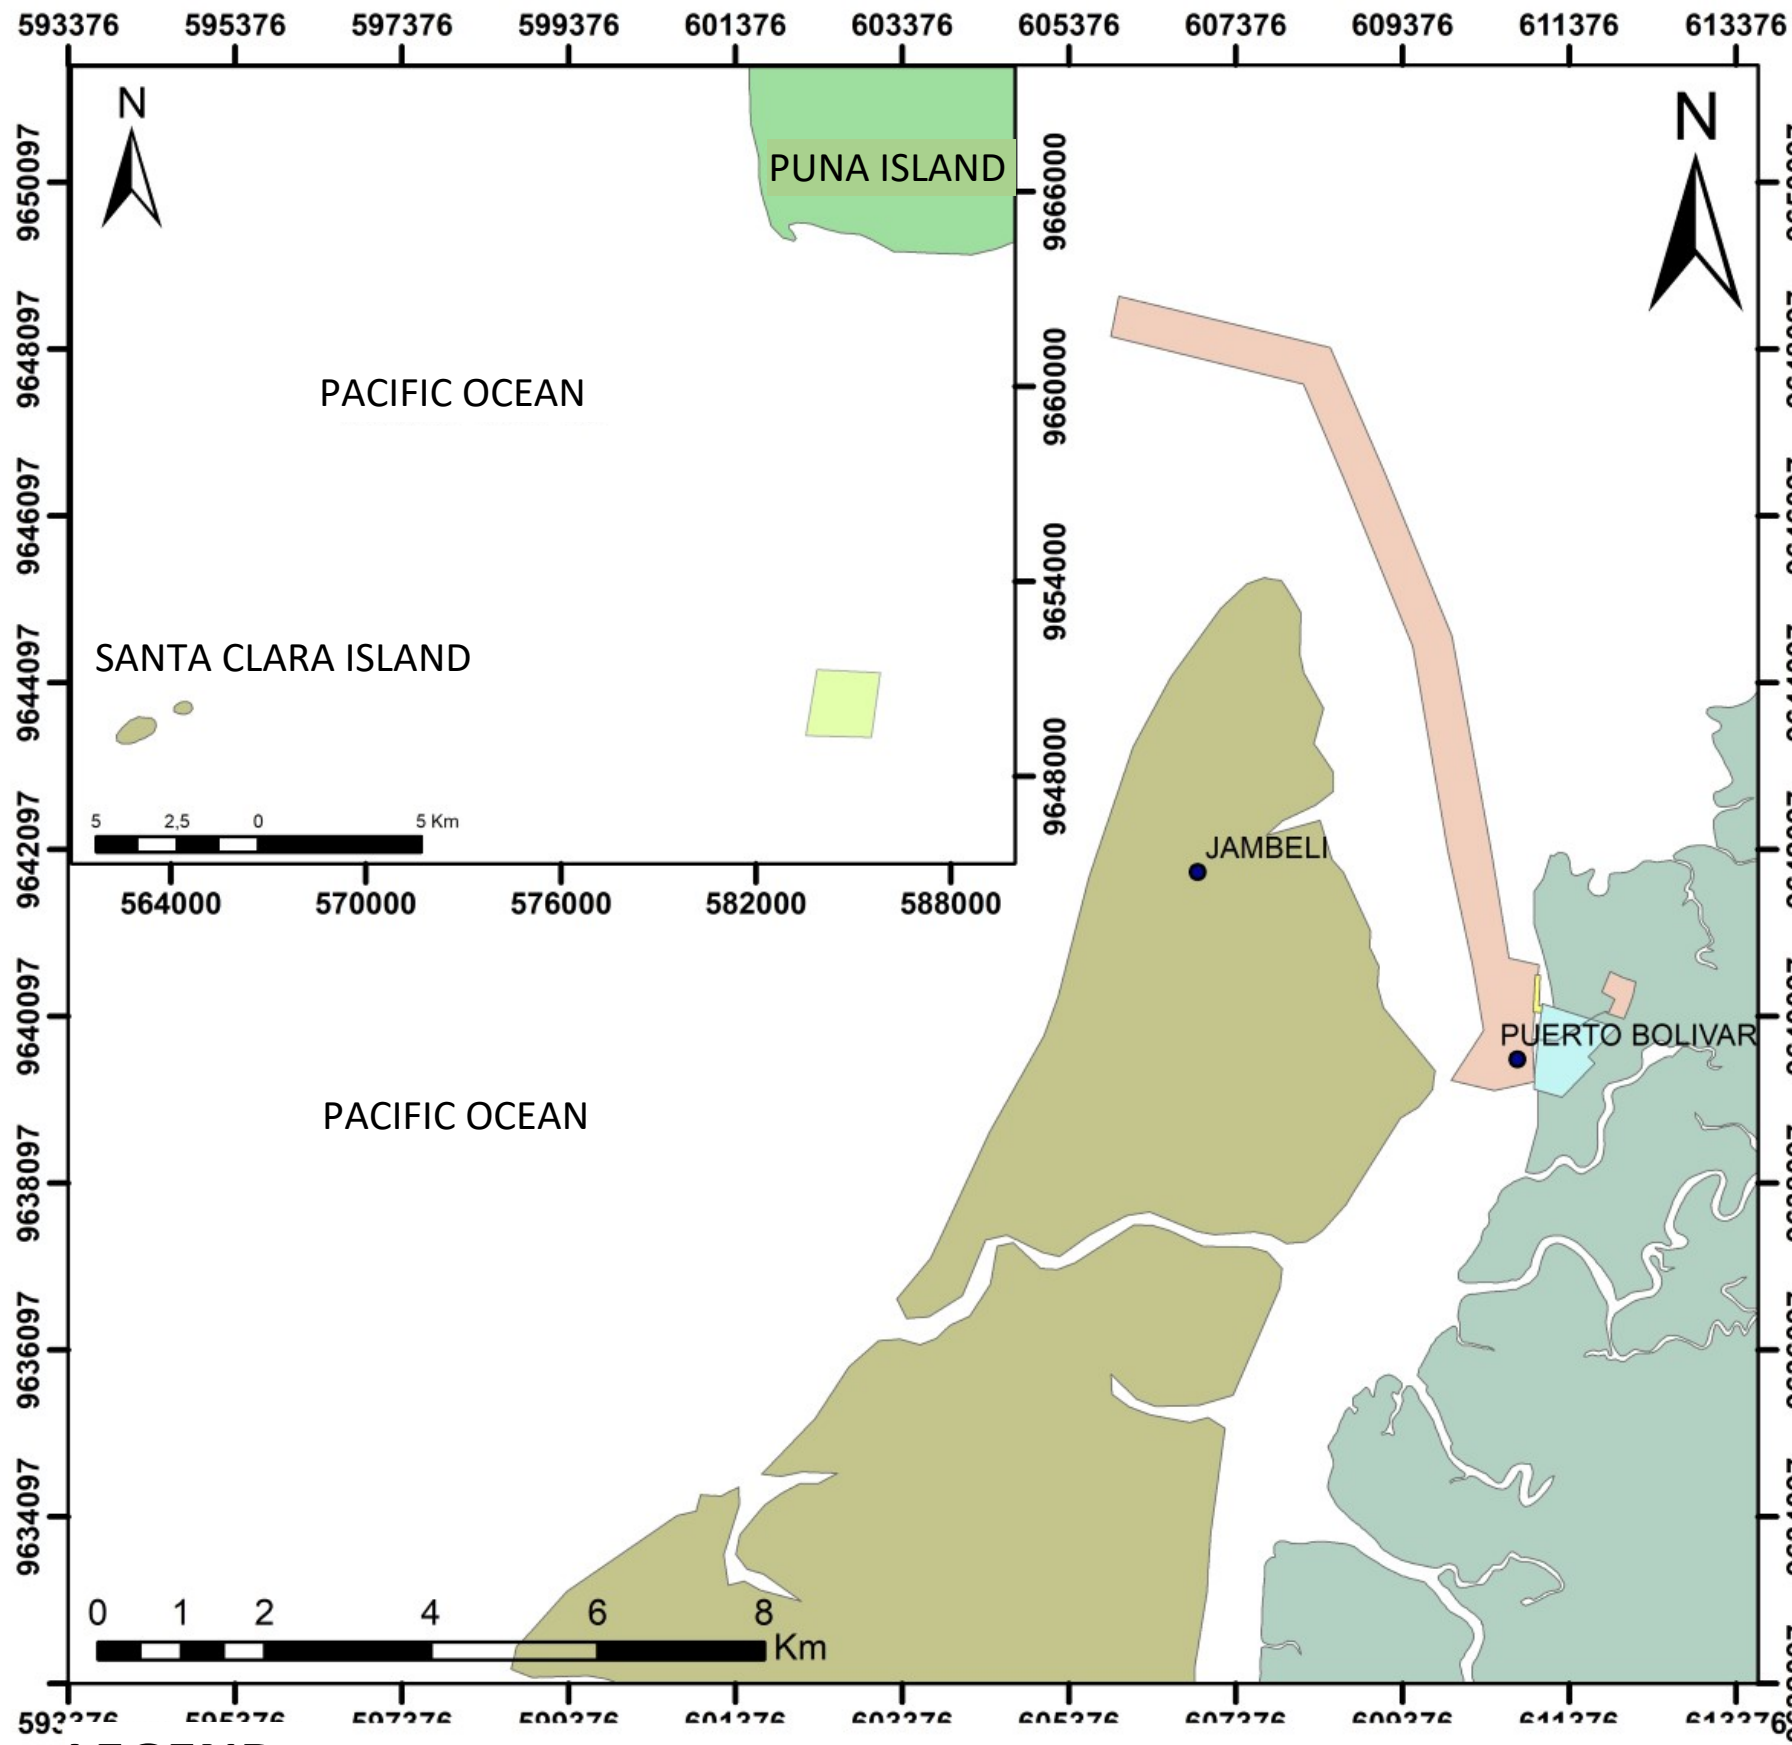

AREA OF STUDY LOCATION

LEGEND

- DEPOSIT BASIN
- DOCK
- CHANNEL
- TERMINAL

Location Related to the Province

Location Related to the Country

LEGEND

- AREA OF STUDY
- MACHALA
- PROVINCES
- EL ORO

AREA OF STUDY LOCATION

LEGEND

- HUMAN SET.
- DEPOSIT BASIN
- DOCK 6
- ENTRANCE CHANNEL
- PORT TERMINAL
- EL GUABO
- GUAYAQUIL
- MACHALA
- SANTA ROSA

Location Related to the Province

LEGEND

- STUDY AREA
- MACHALA
- PROVINCES
- EL ORO

Location Related to the Country

UTM WGS-84 ZONA 17S Date: October/2020